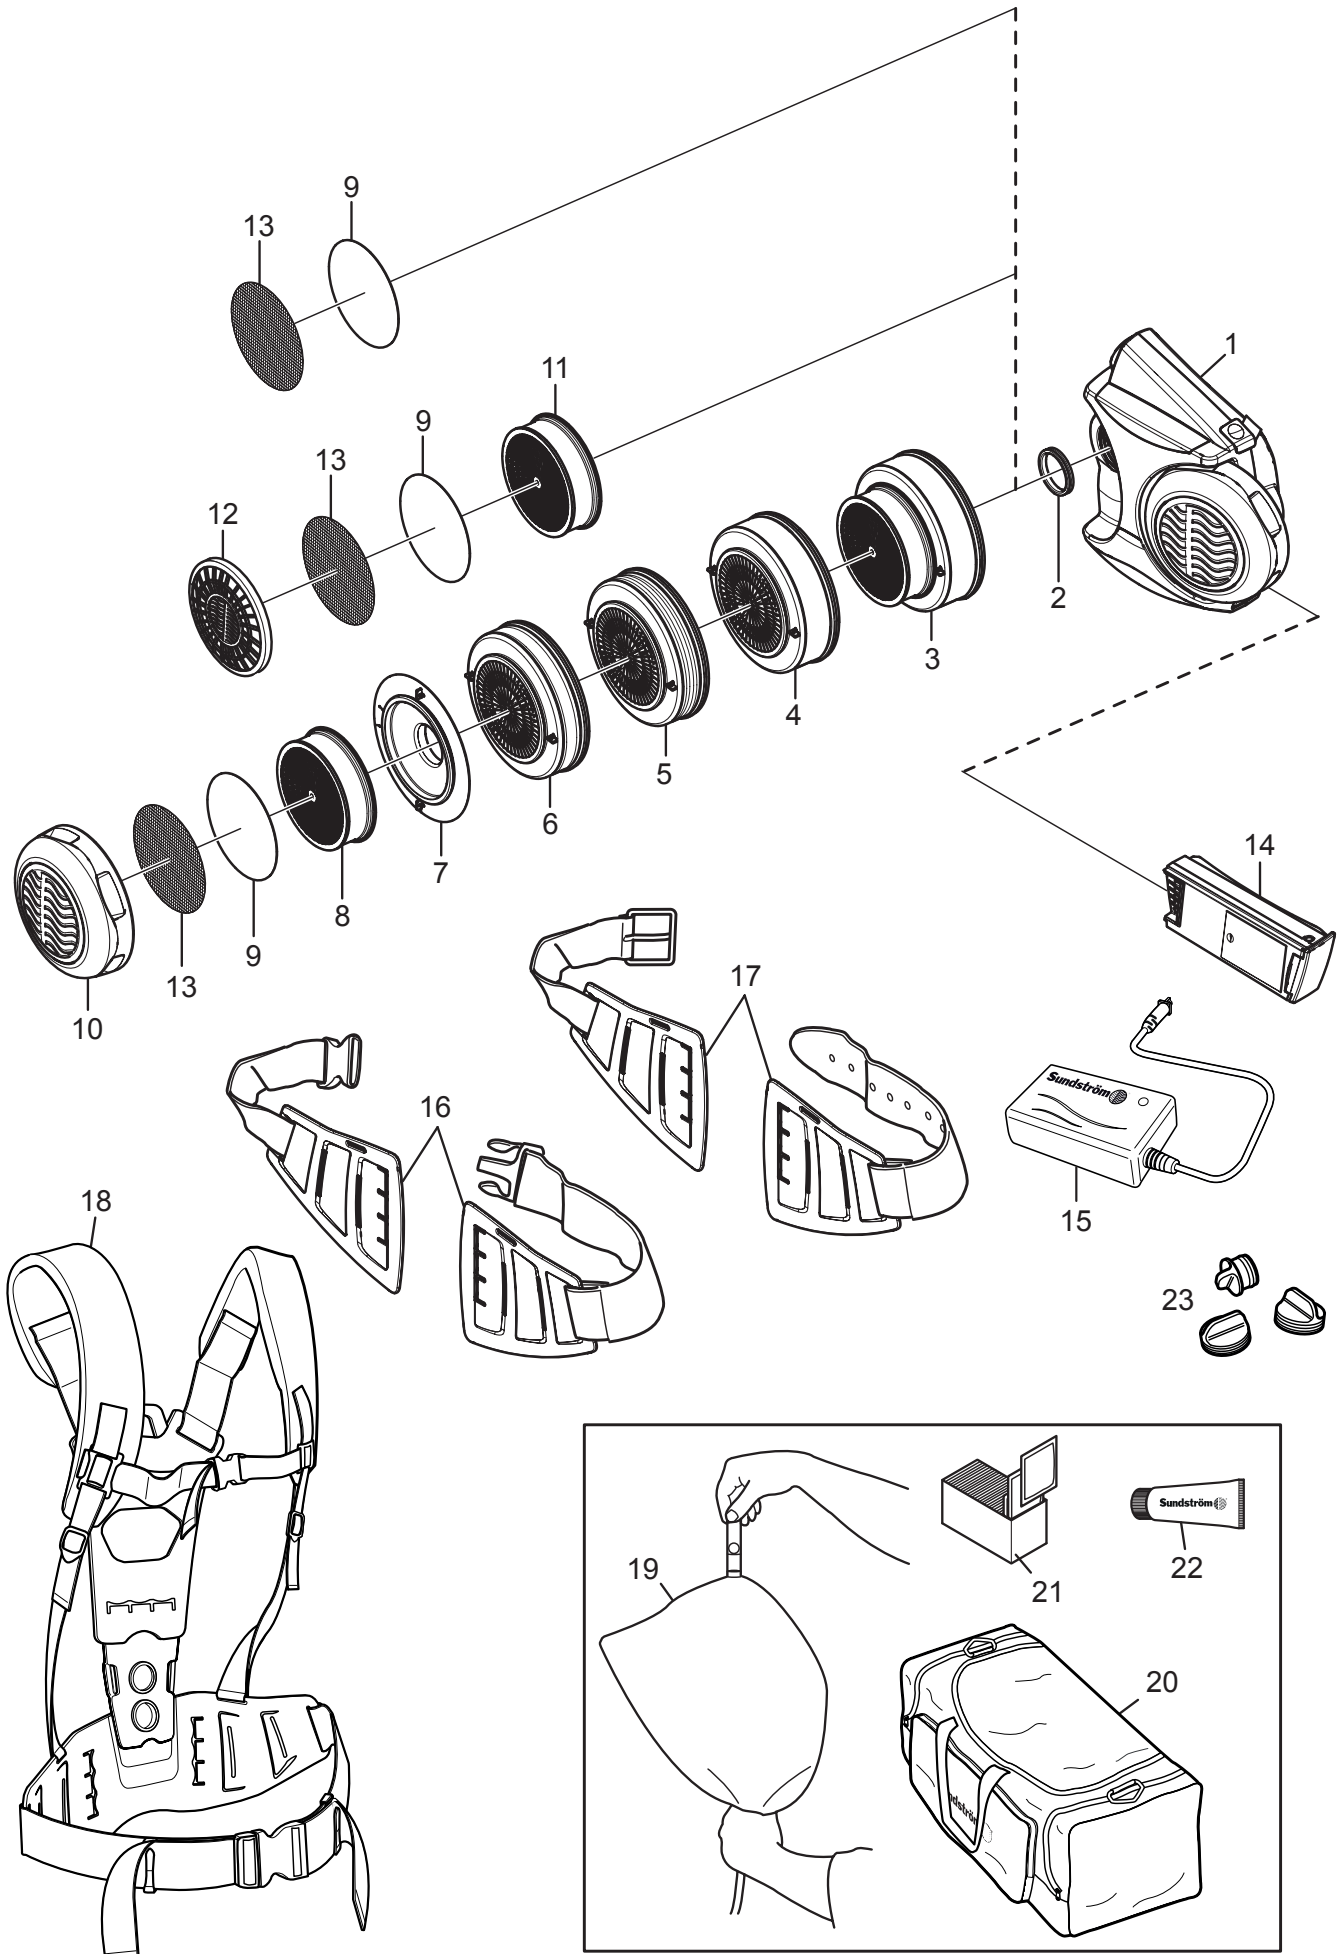

SR 500 EX

Spare parts / Accessories

No.	Description	Ordering No.
1.	Fan unit SR 500 EX, bare	R06-2001
2.	Gasket	R06-0107
3.	Combined filter A1BE2K1-Hg-P3 R, SR 599	H02-7312
4.	Gas filter A1BE2K1, SR 597	H02-7212
5.	Gas filter ABE1, SR 515	H02-7112
6.	Gas filter A2, SR 518	H02-7012
7.	Filter adapter SR 511	R06-0105
8.	Particle filter P3 R, SR 510	H02-1312
9.	Pre-filter SR 221	H02-0312
10.	Pre-filter holder SR 512 EX	R06-2023
11.	Particle filter P3 R, SR 710	H02-1512
12.	Pre-filter holder SR 5153	R01-0604
13.	Steel net disc SR 336	T01-2001
14.	Battery SR 501 EX, 2,1 Ah	R06-2002
15.	Battery charger SR 513 EX	R06-2003
16.	Belt SR 508 EX Rubber belt SR 504 EX	R06-2148 T06-2150
17.	Leather belt SR 503 EX	T06-2149
18.	Harness SR 552 EX	T06-2002
19.	Flow meter SR 356	R03-0346
20.	Storage bag SR 505	T06-0102
21.	Cleaning wipes 50/box	H09-0401
22.	Vaseline tube	R06-2016
23.	Plug kit	R06-0703