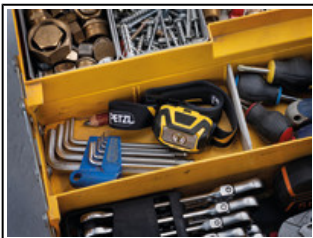

Universe	Professional
Type	Lighting
Category	Headlamps
Subcategory	Ultra-compact and versatile Headlamps

Hybrid
CONCEPT®

ARIA 1

Casting 350 lumens, the ARIA 1 compact headlamp was specifically designed to be used by tradespeople and maintenance professionals. Durable, it is fall and impact resistant. It is also waterproof and dustproof, making it suitable for various work conditions. Easy to use, with a single button for controlling all lamp functions. The uniform flood beam offers comfortable close-range vision. It is convenient and can be worn on the head, around the neck, and on different types of helmets, using mounting plates that are available as accessories. ARIA 1 comes with three standard batteries and is also compatible with the CORE rechargeable battery, with its HYBRID CONCEPT design.

Compact, the ARIA 1 headlamp can be easily stored in a toolbox.

The wide, uniform beam provides comfortable lighting for close-range work.

Dustproof and waterproof (IP67), impact resistant (IK07), and fall resistant up to 2 meters, the headlamp is ideal for professional work conditions.